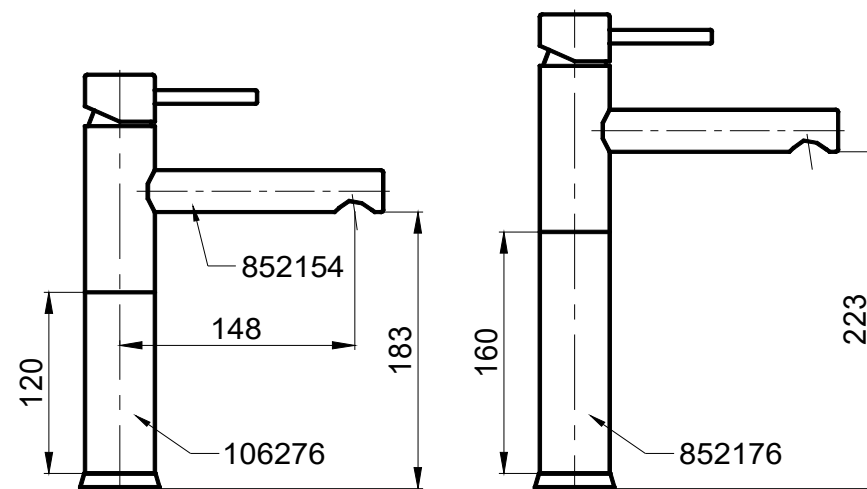

**MLGM.44** minimal line wash-basin mixer for cartridge Ø35  
**miscelatore lavabo serie minimalista per cartuccia Ø35**

	raw	chromium plated
handle body (corpo maniglia)	106238	106238PK
stainless steel screw for handle(grano inox)	050627	
lever d.9 h.65 (leva maniglia)	106233	106233PK
cap (cappello)	000225	000225PK
plastic cap		050596
nut (ghiera serraggio)	000201	
body (corpo) h.110, with M8, with hole	106252	106252PK
" h.110, with M8, without hole	106251	106251PK
" h.130, with M8, with hole	167152	167152PK
" h.110, with 2 M6, with hole	910150	910150PK
connection (raccordo)	106258	
OR	050623	
OR ×2	050625	
spout (bocca)	106254	106254PK
spout l.144	852154	852154PK
stainless steel screw for spout (grano inox)	050629	
base ring (basetta)	106248	106248PK
" ", cylindrical	106249	106249PK
extension h.120 (prolunga)	106276	106276PK
extension h.160	852176	852176PK
fixing kit, M8 tie down (tirante)	050675	
fixing kit, long M8 tie down	050674	
fixing kit, 2 M6 tie down	050673	

sketches and dimension with 106252  
 schizzi e dimensioni con 106252