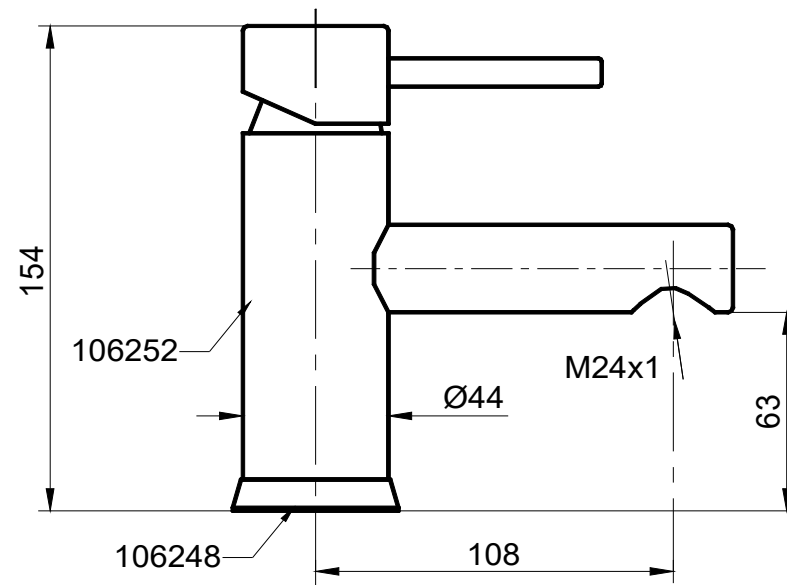

**MLGM.44** minimal line wash-basin mixer for cartridge Ø35  
**miscelatore lavabo serie minimalista per cartuccia Ø35**

	raw	chromium plated
handle body (corpo maniglia)	106238	106238PK
stainless steel screw for handle(grano inox)	050627	
lever d.9 h.65 (leva maniglia)	106233	106233PK
cap (cappello)	000225	000225PK
plastic cap		050596
nut (ghiera serraggio)	000201	
body (corpo) h.110, with M8, with hole	106252	106252PK
" h.110, with M8, without hole	106251	106251PK
" h.130, with M8, with hole	167152	167152PK
" h.110, with 2 M6, with hole	910150	910150PK
connection (raccordo)	106258	
OR	050623	
OR ×2	050625	
spout (bocca)	106254	106254PK
spout l.144	852154	852154PK
stainless steel screw for spout (grano inox)	050629	
base ring (basetta)	106248	106248PK
" ", cylindrical	106249	106249PK
extension h.120 (prolunga)	106276	106276PK
extension h.160	852176	852176PK
fixing kit, M8 tie down (tirante)	050675	
fixing kit, long M8 tie down	050674	
fixing kit, 2 M6 tie down	050673	

sketches and dimension with 106252  
 schizzi e dimensioni con 106252