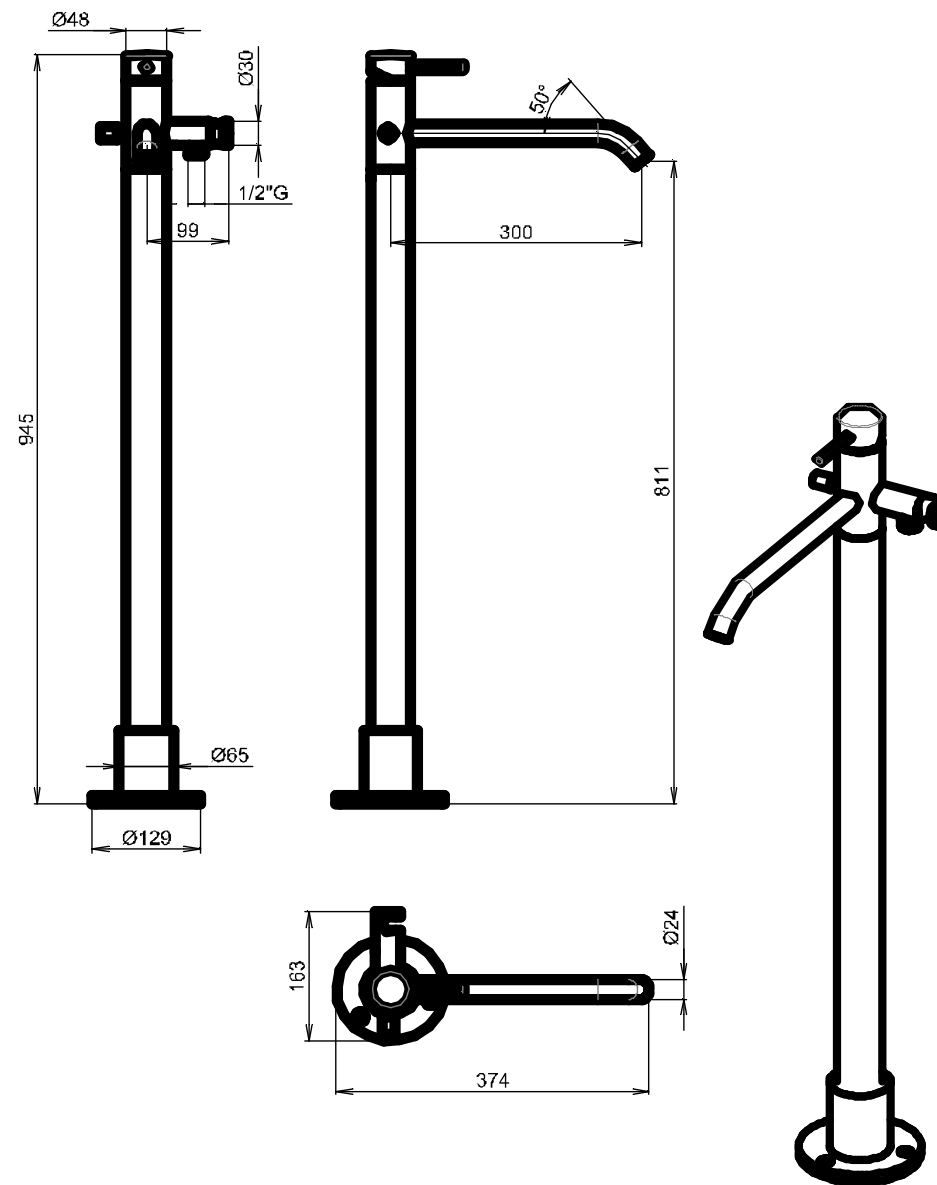

MVP.d480 floor-mounted bath mixer round
miscelatore vasca a pavimento tondo

	raw	chromium plated
handle body (corpo maniglia)	575665	575665PK
stainless steel screw for handle (grano inox)	050617	
lever d.9 h.65 (leva maniglia)	106233	106233PK
cap (cappello)	000225	000225PK
nut (ghiera serraggio)	000201	
body (corpo)	575666	575666PK
spout (bocca)	575667	575667PK
connection for spout (raccordo per canna)	575670	
OR x2 for connection (OR per raccordo)	050740	
OR for connection (OR per raccordo)	050623	
Screw for spout (grano fissaggio bocca)	050617	
connection for shower holder (raccordo porta docc.)	575454	
OR for connection (OR per raccordo)	050634	
OR x2 for connection (OR per raccordo)	050625	
stainless steel screw (grano inox)	050606	
shower holder (porta doccetta)	575668	575668PK
connection (raccordo)	775222	775222K
OR for connection (OR per raccordo)	050704	
diverter rod (astina deviatore)	575458	575458K
OR for rod (OR per astina)	050722	
spring (molla inox)	575468	
rubber gasket (guarnizione GACO)	575469	
knob (pomello)	106284	106284PK

segue...

XXX/1

MVP.d480 floor-mounted bath mixer round
 miscelatore vasca a pavimento tondo

	raw	chromium plated
connection body-extension (raccordo corpo-colonna)	575460	
OR x2 for connection	575326	
stainless steel screw (grano inox)	050631	
extension (colonna)	575669	575669PK
support for base ring (supporto per base)	575464	575464PK
base ring (base)	575466	575466PK
OR for base (OR per base)	050724	
cover x3 (tappo)	575465	575465PK
OR x3 for cover (OR per tappo)	050622	
distributor (distributore)	000452	